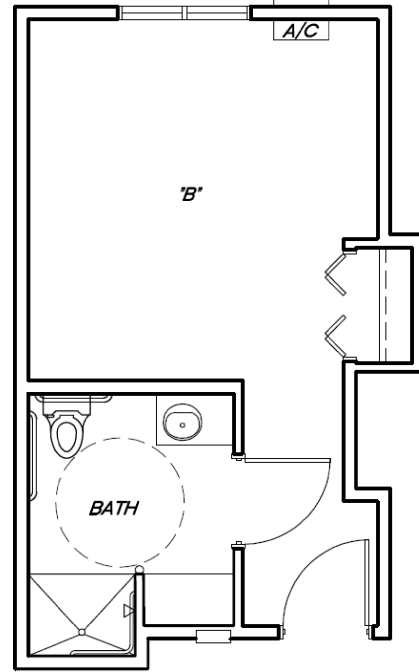

Memory Care Residence

Choose the *style* that's just right for your *life!*

STYLE A - 300 SQ. FT.

STYLE B - 350 SQ. FT.

STYLE C - 365 SQ. FT.

STYLE D - 305 SQ. FT.

Call Nikki Reed to learn more and to schedule a personal visit *today!*