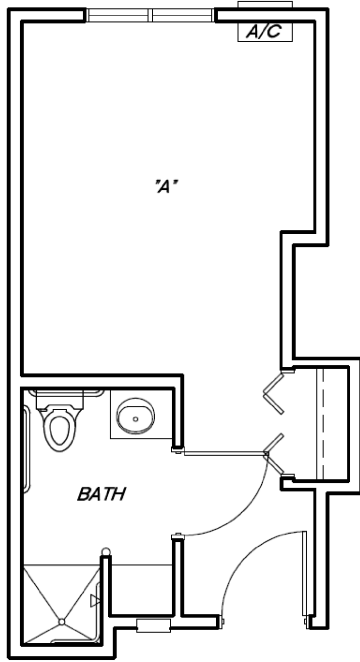

Memory Care Residence

Choose the *style* that's just right for your *life!*

STYLE A - 300 SQ. FT.

STYLE B - 350 SQ. FT.

STYLE C - 365 SQ. FT.

STYLE D - 305 SQ. FT.

Call Nikki Reed to learn more and to schedule a personal visit *today!*