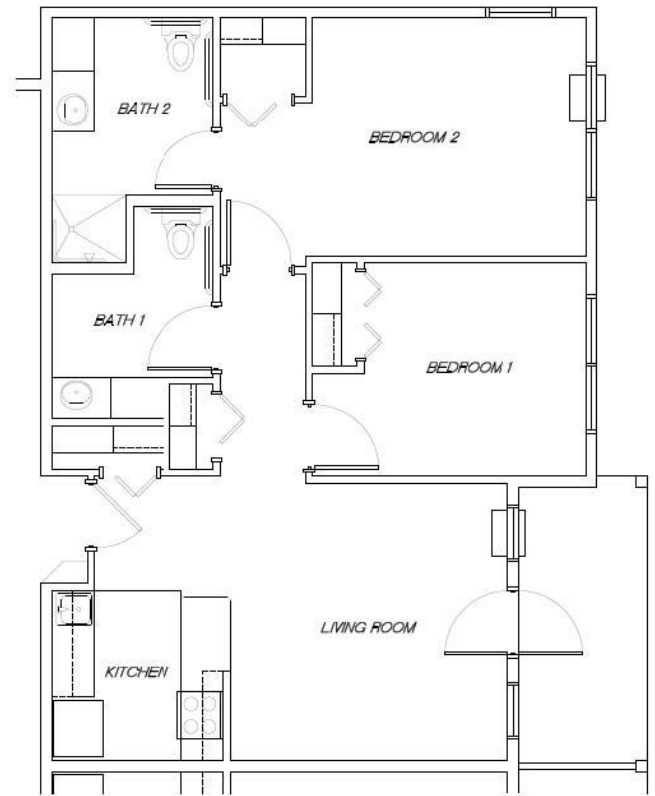

## Assisted Living Apartments

**Choose the floor plan that's right for your lifestyle!**

**STYLE "A" -767 SQ. FT.**

**STYLE "B" -817 SQ. FT.**

**STYLE "C" -512 SQ. FT.**

**Call Stephanie Marvin to find out how to reserve your new apartment home\* today!**