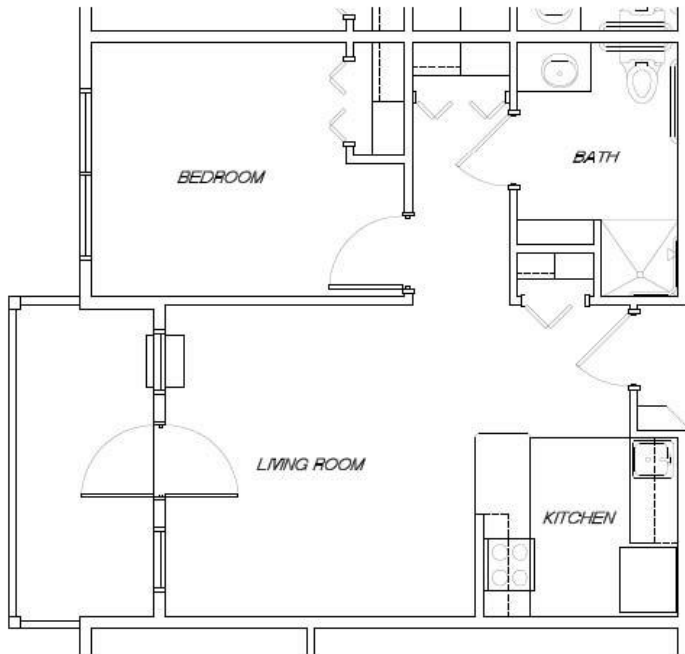

## Assisted Living Apartments

**Choose the floor plan that's right for your lifestyle!**

**STYLE "A" -767 SQ. FT.**

**STYLE "B" -817 SQ. FT.**

**STYLE "C" -512 SQ. FT.**

**Call Stephanie Marvin to find out how to reserve your new apartment home\* today!**