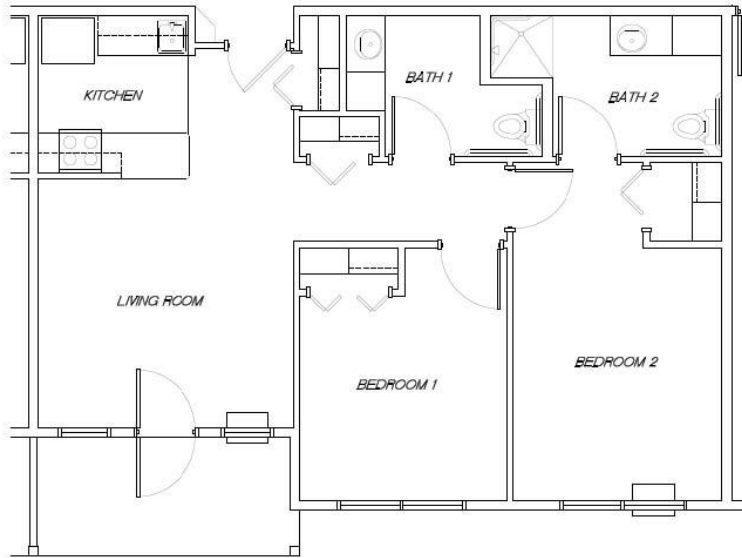

## Assisted Living Apartments

**Choose the floor plan that's right for your lifestyle!**

**STYLE "A" -767 SQ. FT.**

**STYLE "B" -817 SQ. FT.**

**STYLE "C" -512 SQ. FT.**

**Call Stephanie Marvin to find out how to reserve your new apartment home\* today!**